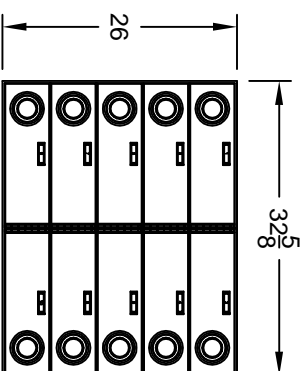

Drawn by / Dessiné par: Charles-Antoine Caron
 App.:

Page: 2 de 2

Rev.:

This drawing cannot be reproduced without our authorization. / Ce dessin ne peut être reproduit sans notre autorisation.

FC-7303

FC-7302

FC-7301

FC-7300

FC-7298

FC-7296

FC-7292

FC-7284

THOUSANDS OF POSSIBLE DOOR COMBINATIONS AVAILABLE!
PLEASE REFER TO CORRESPONDING FC NUMBERS FOR MORE
INFORMATIONS ABOUT THE MODELS SHOWN.

Desc:	STANDARD MGM LOCKERS			Model / Modèle:	MGM STANDARD LOCKERS	
Rev:	CASH TRAY LOCKERS, SAMPLES			Drawing no. / Dessin no.:	0	
	Description	Date	By / Par	Scale / Echelle:	Date:	Quot. / Soum.:
				N.T.S.	2006/11/07	