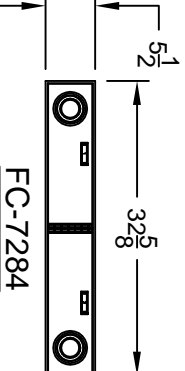

Drawn by / Dessiné par: Charles-Antoine Caron
 App.:

Page: 2 de 2

Rev.:

This drawing cannot be reproduced without our authorization. / Ce dessin ne peut être reproduit sans notre autorisation.

FC-7303

FC-7302

FC-7301

FC-7300

FC-7298

FC-7296

FC-7292

FC-7284

THOUSANDS OF POSSIBLE DOOR COMBINATIONS AVAILABLE!
PLEASE REFER TO CORRESPONDING FC NUMBERS FOR MORE
INFORMATIONS ABOUT THE MODELS SHOWN.

Desc:	STANDARD MGM LOCKERS			Model / Modèle:	MGM STANDARD LOCKERS	
Rev:	CASH TRAY LOCKERS, SAMPLES			Drawing no. / Dessin no.:	0	
	Description	Date	By / Par	Scale / Echelle:	Date:	Quot. / Soum.:
				N.T.S.	2006/11/07	