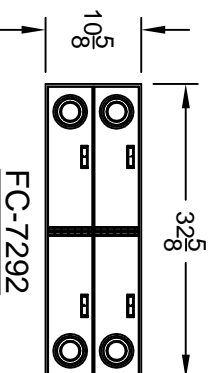

FC-7301

FC-7300

FC-7298

FC-7296

FC-7292

FC-7284

THOUSANDS OF POSSIBLE DOOR COMBINATIONS AVAILABLE!
PLEASE REFER TO CORRESPONDING FC NUMBERS FOR MORE
INFORMATIONS ABOUT THE MODELS SHOWN.

Desc:	STANDARD MGM LOCKERS			Model / Modèle:	MGM STANDARD LOCKERS	
Rev:	CASH TRAY LOCKERS, SAMPLES			Drawing no. / Dessin no.:	0	
	Description	Date	By / Par	Scale / Echelle:	Date:	Quot. / Soum.:
				N.T.S.	2006/11/07	