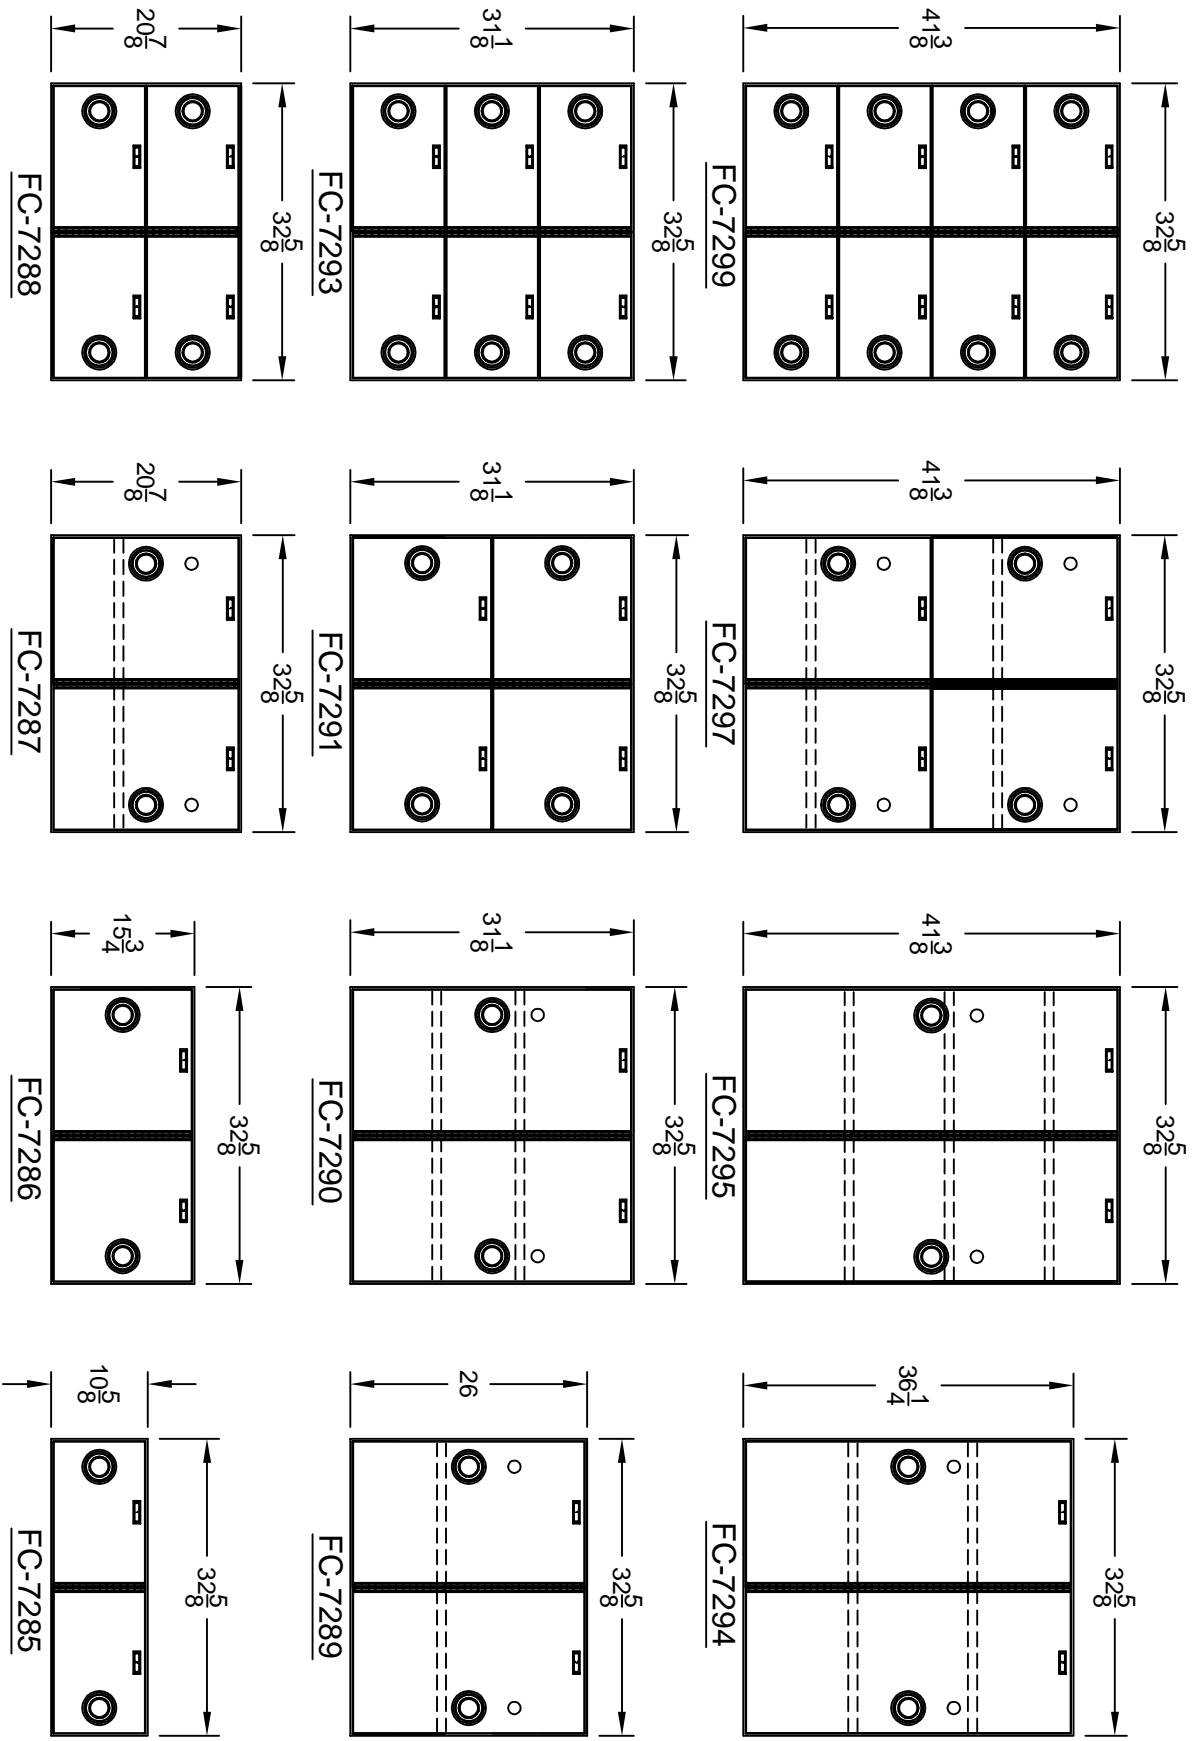

This drawing cannot be reproduced without our authorization. / Ce dessin ne peut être reproduit sans notre autorisation.

Desc:	STANDARD MGM LOCKERS			Model / Modèle:	MGM STANDARD LOCKERS		
Rev:	BULK CASH LOCKERS, SAMPLES			Drawing no. / Dessin no.:	0		
	Description	Date	By / Par	Scale / Echelle:	N.T.S.		
				Date:	2006/11/07		
				Quot. / Soum.:			

Drawn by / Dessiné par: Charles-Antoine Caron
 App.:

Page: 2 de 2

Rev.:

This drawing cannot be reproduced without our authorization. / Ce dessin ne peut être reproduit sans notre autorisation.

FC-7303

FC-7302

FC-7301

FC-7300

FC-7298

FC-7296

FC-7292

FC-7284

THOUSANDS OF POSSIBLE DOOR COMBINATIONS AVAILABLE!
PLEASE REFER TO CORRESPONDING FC NUMBERS FOR MORE
INFORMATIONS ABOUT THE MODELS SHOWN.

Desc:	STANDARD MGM LOCKERS			Model / Modèle:	MGM STANDARD LOCKERS	
Rev:	CASH TRAY LOCKERS, SAMPLES			Drawing no. / Dessin no.:	0	
	Description	Date	By / Par	Scale / Echelle:	Date:	Quot. / Soum.:
				N.T.S.	2006/11/07	

Drawn by / Dessiné par : Charles-Antoine Caron
 App. :
 Date: 2006/11/07
 Page : 1 de 2