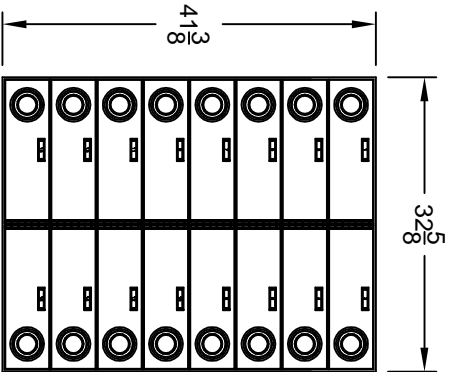

This drawing cannot be reproduced without our authorization. / Ce dessin ne peut être reproduit sans notre autorisation.

Desc:	STANDARD MGM LOCKERS			Model / Modèle:	MGM STANDARD LOCKERS		
Rev:	BULK CASH LOCKERS, SAMPLES			Drawing no. / Dessin no.:	0		
	Description	Date	By / Par	Scale / Echelle:	N.T.S.		
				Date:	2006/11/07		
				Quot. / Soum.:			

Drawn by / Dessiné par: Charles-Antoine Caron
 App.:

Page: 2 de 2

Rev.:

This drawing cannot be reproduced without our authorization. / Ce dessin ne peut être reproduit sans notre autorisation.

FC-7303

FC-7302

FC-7301

FC-7300

FC-7298

FC-7296

FC-7292

FC-7284

THOUSANDS OF POSSIBLE DOOR COMBINATIONS AVAILABLE!
PLEASE REFER TO CORRESPONDING FC NUMBERS FOR MORE
INFORMATIONS ABOUT THE MODELS SHOWN.

Desc:	STANDARD MGM LOCKERS			Model / Modèle:	MGM STANDARD LOCKERS	
Rev:	CASH TRAY LOCKERS, SAMPLES			Drawing no. / Dessin no.:	0	
	Description	Date	By / Par	Scale / Echelle:	Date:	Quot. / Soum.:
				N.T.S.	2006/11/07	