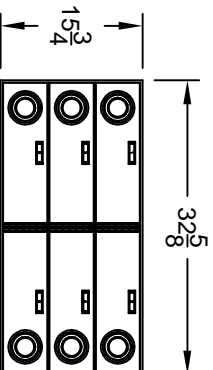

Drawn by / Dessiné par: Charles-Antoine Caron
 App.:

Page: 2 de 2

Rev.:

This drawing cannot be reproduced without our authorization. / Ce dessin ne peut être reproduit sans notre autorisation.

FC-7303

FC-7302

FC-7301

FC-7300

FC-7298

FC-7296

FC-7292

FC-7284

THOUSANDS OF POSSIBLE DOOR COMBINATIONS AVAILABLE!
PLEASE REFER TO CORRESPONDING FC NUMBERS FOR MORE
INFORMATIONS ABOUT THE MODELS SHOWN.

Desc:	STANDARD MGM LOCKERS			Model / Modèle:	MGM STANDARD LOCKERS	
Rev:	CASH TRAY LOCKERS, SAMPLES			Drawing no. / Dessin no.:	0	
	Description	Date	By / Par	Scale / Echelle:	Date:	Quot. / Soum.:
				N.T.S.	2006/11/07	