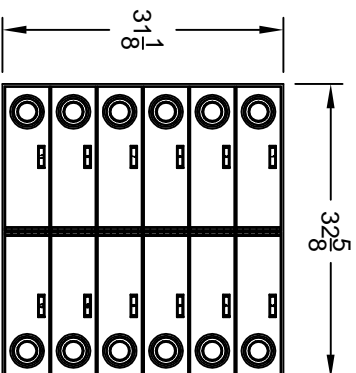

Drawn by / Dessiné par: Charles-Antoine Caron
 App.:

Page: 2 de 2

Rev.:

This drawing cannot be reproduced without our authorization. / Ce dessin ne peut être reproduit sans notre autorisation.

FC-7303

FC-7302

FC-7301

FC-7300

FC-7298

FC-7296

FC-7292

FC-7284

THOUSANDS OF POSSIBLE DOOR COMBINATIONS AVAILABLE!
PLEASE REFER TO CORRESPONDING FC NUMBERS FOR MORE
INFORMATIONS ABOUT THE MODELS SHOWN.

Desc:	STANDARD MGM LOCKERS			Model / Modèle:	MGM STANDARD LOCKERS	
Rev:	CASH TRAY LOCKERS, SAMPLES			Drawing no. / Dessin no.:	0	
	Description	Date	By / Par	Scale / Echelle:	Date:	Quot. / Soum.:
				N.T.S.	2006/11/07	