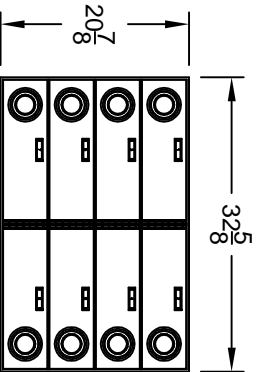

Drawn by / Dessiné par: Charles-Antoine Caron
 App.:

Page: 2 de 2

Rev.:

This drawing cannot be reproduced without our authorization. / Ce dessin ne peut être reproduit sans notre autorisation.

FC-7303

FC-7302

FC-7301

FC-7300

FC-7298

FC-7296

FC-7292

FC-7284

THOUSANDS OF POSSIBLE DOOR COMBINATIONS AVAILABLE!
PLEASE REFER TO CORRESPONDING FC NUMBERS FOR MORE
INFORMATIONS ABOUT THE MODELS SHOWN.

Desc:	STANDARD MGM LOCKERS			Model / Modèle:	MGM STANDARD LOCKERS	
Rev:	CASH TRAY LOCKERS, SAMPLES			Drawing no. / Dessin no.:	0	
	Description	Date	By / Par	Scale / Echelle:	Date:	Quot. / Soum.:
				N.T.S.	2006/11/07	