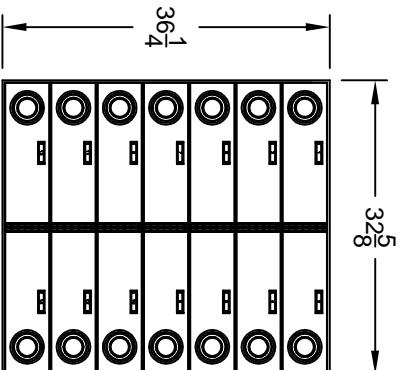

Drawn by / Dessiné par: Charles-Antoine Caron
 App.:

Page: 2 de 2

Rev.:

This drawing cannot be reproduced without our authorization. / Ce dessin ne peut être reproduit sans notre autorisation.

FC-7303

FC-7302

FC-7301

FC-7300

FC-7298

FC-7296

FC-7292

FC-7284

THOUSANDS OF POSSIBLE DOOR COMBINATIONS AVAILABLE!
PLEASE REFER TO CORRESPONDING FC NUMBERS FOR MORE
INFORMATIONS ABOUT THE MODELS SHOWN.

Desc:	STANDARD MGM LOCKERS			Model / Modèle:	MGM STANDARD LOCKERS	
Rev:	CASH TRAY LOCKERS, SAMPLES			Drawing no. / Dessin no.:	0	
	Description	Date	By / Par	Scale / Echelle:	Date:	Quot. / Soum.:
				N.T.S.	2006/11/07	